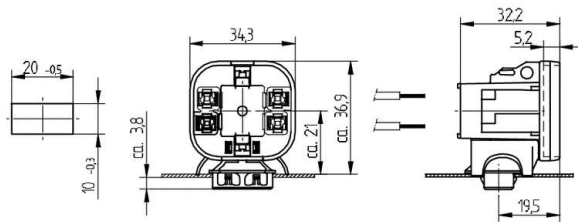

 Create pdf

Lampholders for compact fluorescent lamps

26.745.1771

G24 / GX24

colour	pkg.	wt.	part no.
white	250	11 g	26.745.1771.50

Key: q-3 (26 / 32 Watt)

Approval: additional cULus

For lamps TC-DEL, TC-TEL

Snap in foot 10 x 20 mm

Housing: PBT

- Please note the base diameter (max. \varnothing 61 mm) for lamps with base GX24.
- If required snap in foot 26.745.-404.50 can be supplied separately.

T 140		 0.5 - 1.0 mm ²	 18 AWG 0.5 - 1.0 mm ²	 0.6 - 1.0 mm
-------	---	--	--	---