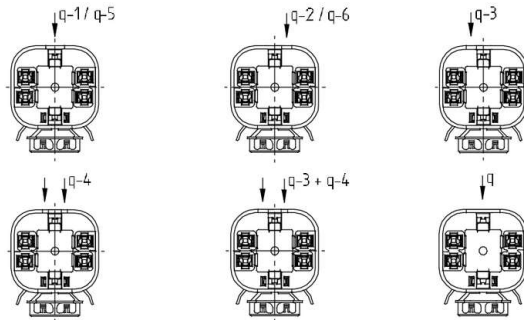

 Create pdf

Lampholders for compact fluorescent lamps

26.745.1771

G24 / GX24

colour	pkg.	wt.	part no.
white	250	11 g	26.745.1771.50

Key: q-3 (26 / 32 Watt)

Approval: additional cULus

For lamps TC-DEL, TC-TEL

Snap in foot 10 x 20 mm

Housing: PBT

- Please note the base diameter (max. \varnothing 61 mm) for lamps with base GX24.
- If required snap in foot 26.745.-404.50 can be supplied separately.

T 140		 0.5 - 1.0 mm ²	 18 AWG 0.5 - 1.0 mm ²	 0.6 - 1.0 mm
-------	---	--	--	---